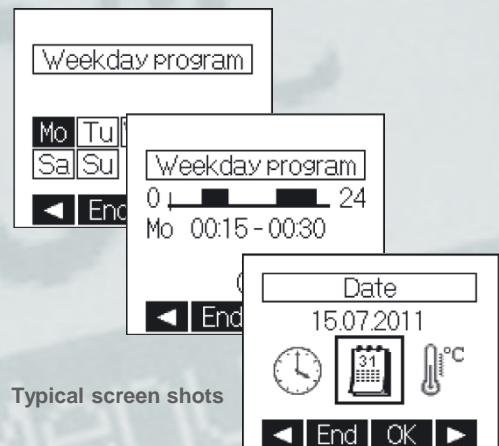

Jupiter 7 day programmable thermostat

The German manufactured JUPITER 7 day programmable 240v thermostat (Art. Nr. 211010) comes complete with European round back boxes and white high gloss plastic frame. (RAL 9010).

Key features

- 4 key 'Touch key' interface
- 7 day programmable to within 15 minute intervals, Standard (Comfort) and set back (ECO) temperature control.
- Programmable holiday mode
- Programmable party mode
- Self adjusting GMT – BST
- Illuminating red LED signifying demand

Wet room / bath room areas

The JUPITER digital thermostat can be supplied with compatible remote air sensors when being used in wet room / shower room environments. A remote floor sensor is also available if floor surface temperature control is critical.