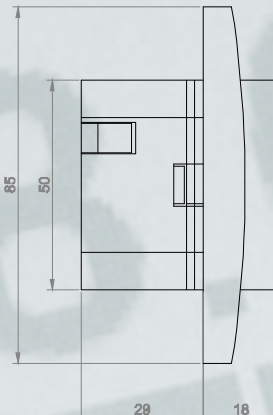

Jupiter 7 day programmable thermostat

The German manufactured JUPITER 7 day programmable 240v thermostat (Art. Nr. 211010) comes complete with European round back boxes and white high gloss plastic frame. (RAL 9010).

Key features

- 4 key 'Touch key' interface
- 7 day programmable to within 15 minute intervals, Standard (Comfort) and set back (ECO) temperature control.
- Programmable holiday mode
- Programmable party mode
- Self adjusting GMT – BST
- Illuminating red LED signifying demand

Wet room / bath room areas

The JUPITER digital thermostat can be supplied with compatible remote air sensors when being used in wet room / shower room environments. A remote floor sensor is also available if floor surface temperature control is critical.

Solid wall back box
(Art. Nr. 211 012)